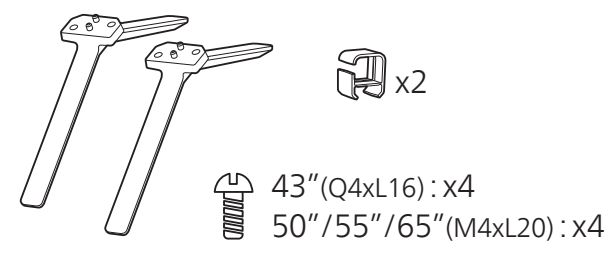

8309/8319/8349/
8359 Series

8309/8319

8349/8359

Register to find out more and get support
www.philips.com/TVsupport

A 43"/50"/55"

65"

1

B

2

3 43"/50"

R + L

Wall Mount dimensions (x, y)
Dimensioni del montaggio a parete (x, y)

- 43" 100x200mm M6 (L: 10mm~12mm) 108 cm
- 50" 200x300mm M6 (L: 10mm~16mm) 126 cm
- 55" 200x300mm M6 (L: 10mm~16mm) 139 cm
- 65" 300x300mm M6 (L: 12mm~20mm) 164 cm