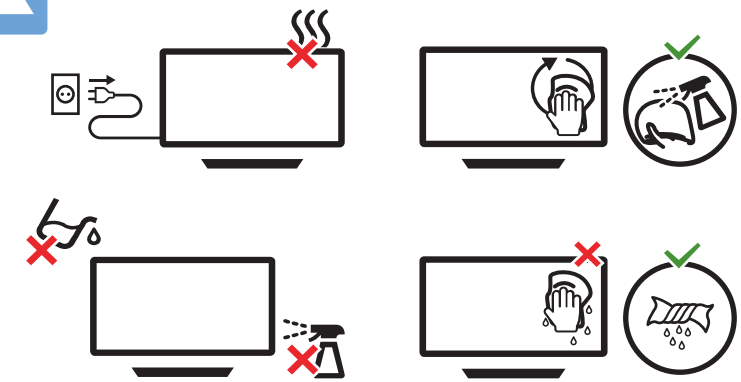

All registered and unregistered trademarks are property of their respective owners. Specifications are subject to change without notice. Philips and the Philips' shield emblem are trademarks of Koninklijke Philips N.V. and are used under license from Koninklijke Philips N.V. This product has been manufactured by and is sold under the responsibility of TP Vision Europe B.V. and TP Vision Europe B.V. is the warrantor in relation to this product. 2024 © TP Vision Europe B.V. All rights reserved. www.philips.com/welcome