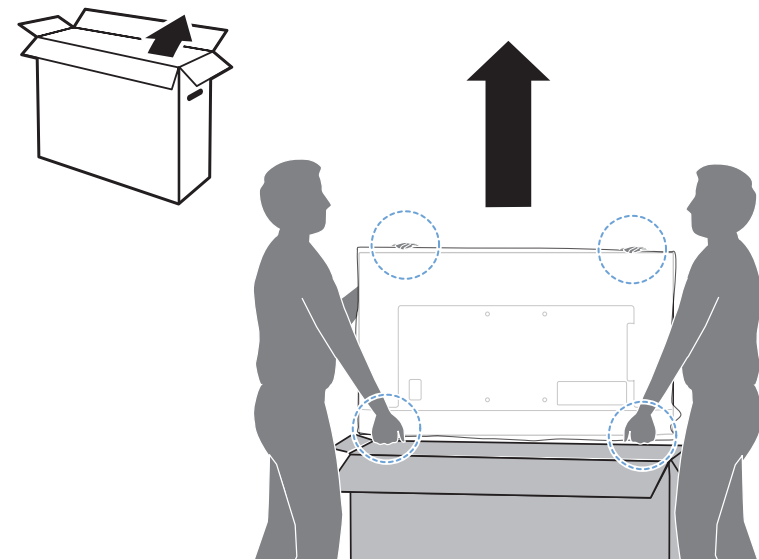

8309/8319/8349/
8359 Series

8309/8319

8349/8359

Register to find out more and get support
www.philips.com/TVsupport

A 43"/50"/55"