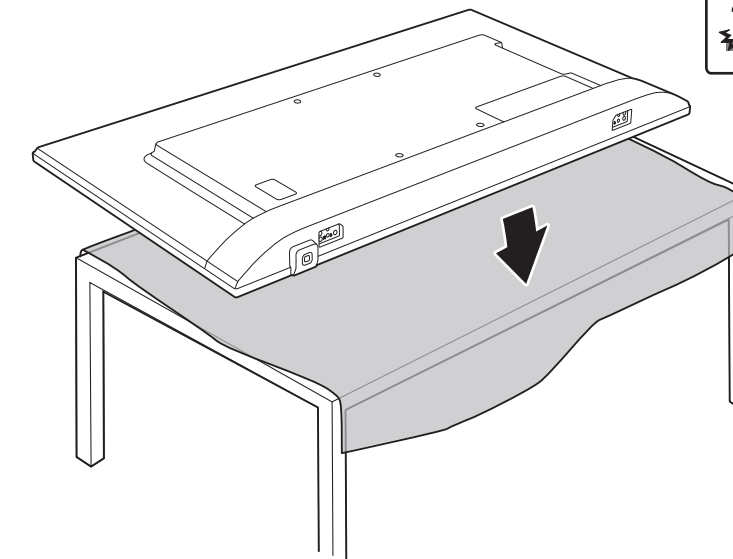

8309/8319/8349/
8359 Series

8309/8319

8349/8359

Register to find out more and get support
www.philips.com/TVsupport

A 43"/50"/55"

65"

1

B

2

3 43"/50"

R + L

Wall Mount dimensions (x, y)
Dimensioni del montaggio a parete (x, y)

- 43" 100x200mm M6 (L: 10mm~12mm) 108 cm
- 50" 200x300mm M6 (L: 10mm~16mm) 126 cm
- 55" 200x300mm M6 (L: 10mm~16mm) 139 cm
- 65" 300x300mm M6 (L: 12mm~20mm) 164 cm

4 55"/65"

R + L

5