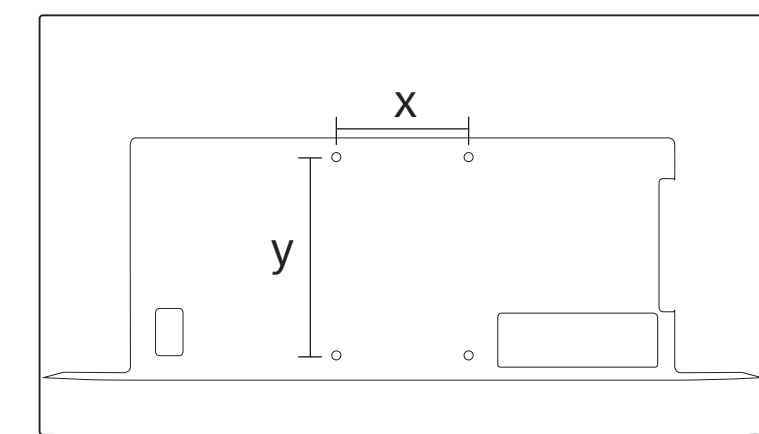

8309/8319/8349/
8359 Series

8309/8319

8349/8359

Register to find out more and get support
www.philips.com/TVsupport

A 43"/50"/55"

65"

1

B

2

3 43"/50"

R + L

Wall Mount dimensions (x, y)
Dimensioni del montaggio a parete (x, y)

- 43" 100x200mm M6 (L: 10mm~12mm) 108 cm
- 50" 200x300mm M6 (L: 10mm~16mm) 126 cm
- 55" 200x300mm M6 (L: 10mm~16mm) 139 cm
- 65" 300x300mm M6 (L: 12mm~20mm) 164 cm

4 55"/65"

R + L

5