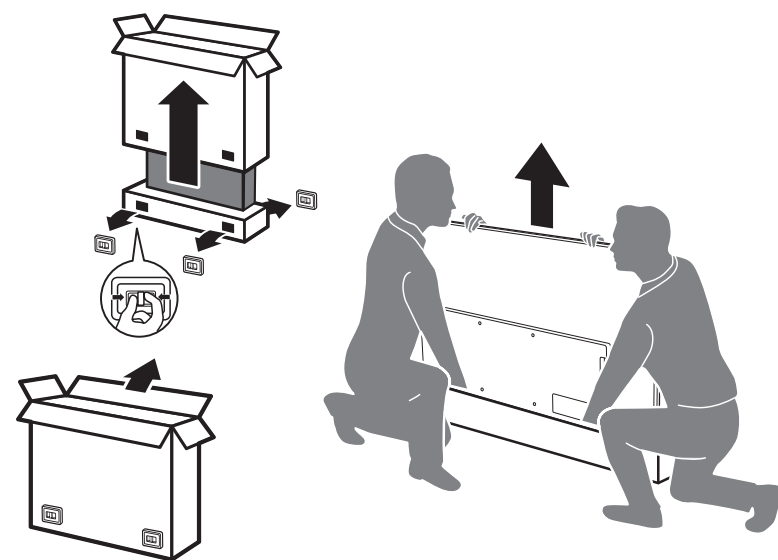

8309/8319/8349/
8359 Series

8309/8319

8349/8359

Register to find out more and get support
www.philips.com/TVsupport

A 43"/50"/55"

65"

1

B

2

3 43"/50"

R + L

Wall Mount dimensions (x, y)
Dimensioni del montaggio a parete (x, y)

- 43" 100x200mm M6 (L: 10mm~12mm) 108 cm
- 50" 200x300mm M6 (L: 10mm~16mm) 126 cm
- 55" 200x300mm M6 (L: 10mm~16mm) 139 cm
- 65" 300x300mm M6 (L: 12mm~20mm) 164 cm

4 55"/65"

R + L

5