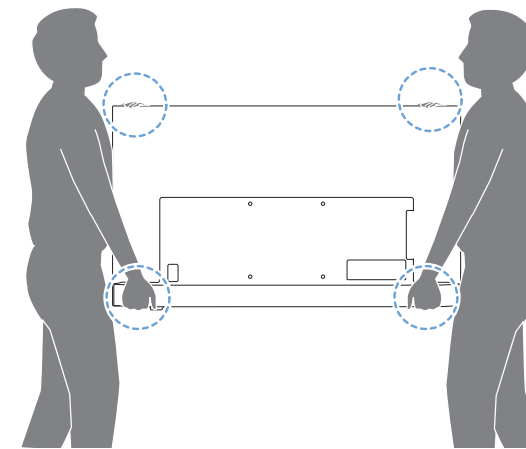

8309/8319/8349/
8359 Series

8309/8319

8349/8359

Register to find out more and get support
www.philips.com/TVsupport

A 43"/50"/55"

65"

1

B

2

3 43"/50"

R + L

Wall Mount dimensions (x, y)
Dimensioni del montaggio a parete (x, y)

- 43" 100x200mm M6 (L: 10mm~12mm) 108 cm
- 50" 200x300mm M6 (L: 10mm~16mm) 126 cm
- 55" 200x300mm M6 (L: 10mm~16mm) 139 cm
- 65" 300x300mm M6 (L: 12mm~20mm) 164 cm

4 55"/65"

R + L

5