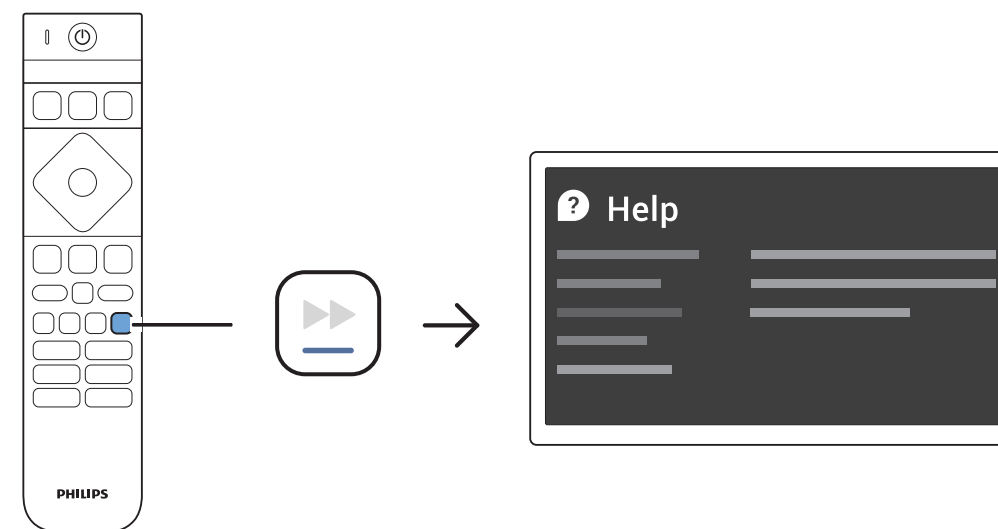

All registered and unregistered trademarks are property of their respective owners. Specifications are subject to change without notice. Philips and the Philips' shield emblem are trademarks of Koninklijke Philips N.V. and are used under license from Koninklijke Philips N.V. This product has been manufactured by and is sold under the responsibility of TP Vision Europe B.V. and TP Vision Europe B.V. is the warrantor in relation to this product. 2024 © TP Vision Europe B.V. All rights reserved. www.philips.com/welcome