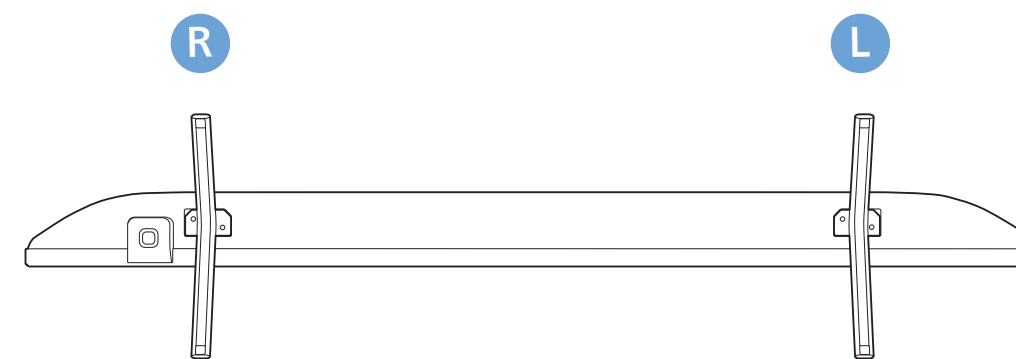

8309/8319/8349/
8359 Series

8309/8319

8349/8359

Register to find out more and get support
www.philips.com/TVsupport

A 43"/50"/55"

65"

1

B

2

3 43"/50"

R + L

Wall Mount dimensions (x, y)
Dimensioni del montaggio a parete (x, y)

- 43" 100x200mm M6 (L: 10mm~12mm) 108 cm
- 50" 200x300mm M6 (L: 10mm~16mm) 126 cm
- 55" 200x300mm M6 (L: 10mm~16mm) 139 cm
- 65" 300x300mm M6 (L: 12mm~20mm) 164 cm