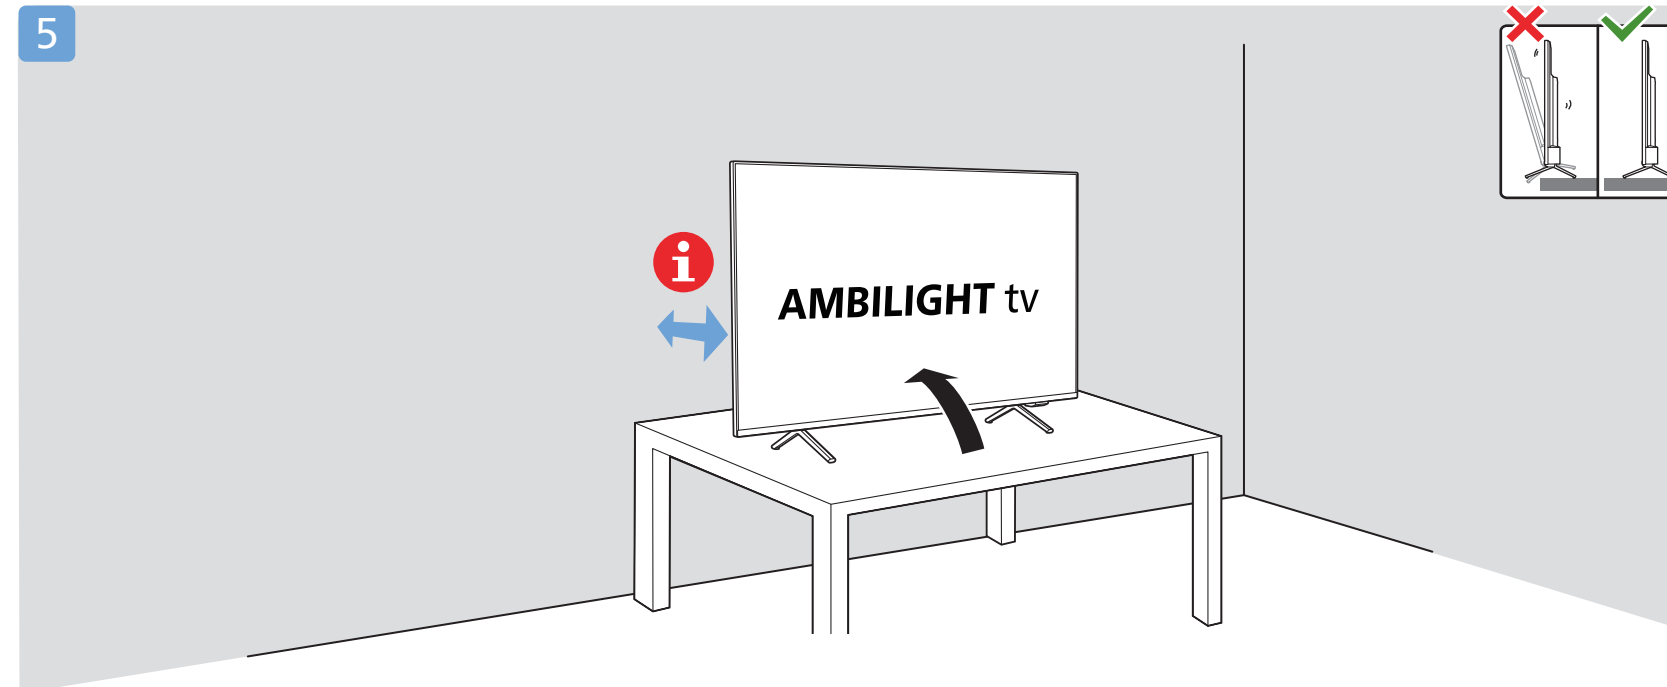

8309/8319/8349/
8359 Series

8309/8319

8349/8359

Register to find out more and get support
www.philips.com/TVsupport

A 43"/50"/55"

65"

1

B

2

3 43"/50"

R + L

Wall Mount dimensions (x, y)
Dimensioni del montaggio a parete (x, y)

- 43" 100x200mm M6 (L: 10mm~12mm) 108 cm
- 50" 200x300mm M6 (L: 10mm~16mm) 126 cm
- 55" 200x300mm M6 (L: 10mm~16mm) 139 cm
- 65" 300x300mm M6 (L: 12mm~20mm) 164 cm

4 55"/65"

R + L

5